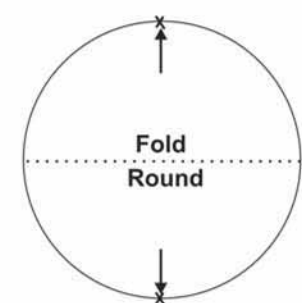

DRAW YOUR OWN:

SPA MAKE AND MODEL: _____

Buyer / Company: _____

Phone No.: _____

Address: _____

_____
_____

Ship To: _____

Phone No.: _____

Address: _____

_____
_____