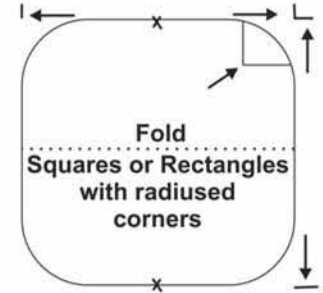

CUSTOM DELUXE COVER LAYOUT

Please mark appropriate figure - use inches"
Measure from outside edge of tub.
Add if needed (including on inground spas).
We build to your dimensions.

AVAILABLE COLORS

- ☐ Lt. Gray
- ☐ Prestige Gray
- ☐ Charcoal
- ☐ Black
- ☐ Lt. Blue
- ☐ Navy
- ☐ Teal
- ☐ Hunter Green
- ☐ White
- ☐ Sand
- ☐ Prestige Teak
- ☐ Brown
- ☐ Old Teak
- ☐ Burgundy

STYLE

- ☐ Classic
- ☐ Prestige
- ☐ Walk-On