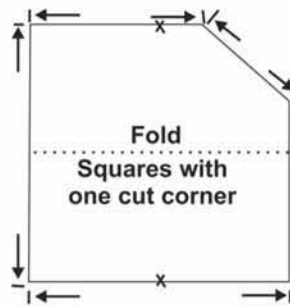

CUSTOM DELUXE COVER LAYOUT

Please mark appropriate figure - use inches"
Measure from outside edge of tub.
Add if needed (including on inground spas).
We build to your dimensions.

AVAILABLE COLORS

- ☐ Lt. Gray
- ☐ Prestige Gray
- ☐ Charcoal
- ☐ Black
- ☐ Lt. Blue
- ☐ Navy
- ☐ Teal
- ☐ Hunter Green
- ☐ White
- ☐ Sand
- ☐ Prestige Teak
- ☐ Brown
- ☐ Old Teak
- ☐ Burgundy

STYLE

- ☐ Classic
- ☐ Prestige
- ☐ Walk-On