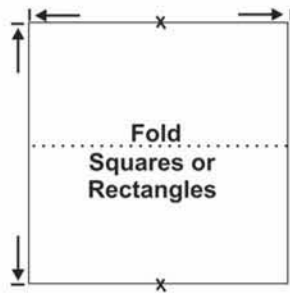

CUSTOM DELUXE COVER LAYOUT

Please mark appropriate figure - use inches"
Measure from outside edge of tub.
Add if needed (including on inground spas).
We build to your dimensions.

AVAILABLE COLORS

- ☐ Lt. Gray
- ☐ Prestige Gray
- ☐ Charcoal
- ☐ Black
- ☐ Lt. Blue
- ☐ Navy
- ☐ Teal
- ☐ Hunter Green
- ☐ White
- ☐ Sand
- ☐ Prestige Teak
- ☐ Brown
- ☐ Old Teak
- ☐ Burgundy

STYLE

- ☐ Classic
- ☐ Prestige
- ☐ Walk-On