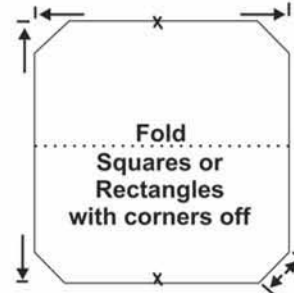

CUSTOM DELUXE COVER LAYOUT

Please mark appropriate figure - use inches"
Measure from outside edge of tub.
Add if needed (including on inground spas).
We build to your dimensions.

AVAILABLE COLORS

- ☐ Lt. Gray
- ☐ Prestige Gray
- ☐ Charcoal
- ☐ Black
- ☐ Lt. Blue
- ☐ Navy
- ☐ Teal
- ☐ Hunter Green
- ☐ White
- ☐ Sand
- ☐ Prestige Teak
- ☐ Brown
- ☐ Old Teak
- ☐ Burgundy

STYLE

- ☐ Classic
- ☐ Prestige
- ☐ Walk-On