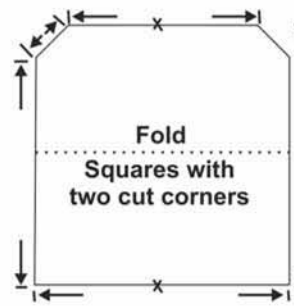

CUSTOM DELUXE COVER LAYOUT

Please mark appropriate figure - use inches"
Measure from outside edge of tub.
Add if needed (including on inground spas).
We build to your dimensions.

AVAILABLE COLORS

- ☐ Lt. Gray
- ☐ Prestige Gray
- ☐ Charcoal
- ☐ Black
- ☐ Lt. Blue
- ☐ Navy
- ☐ Teal
- ☐ Hunter Green
- ☐ White
- ☐ Sand
- ☐ Prestige Teak
- ☐ Brown
- ☐ Old Teak
- ☐ Burgundy

STYLE

- ☐ Classic
- ☐ Prestige
- ☐ Walk-On