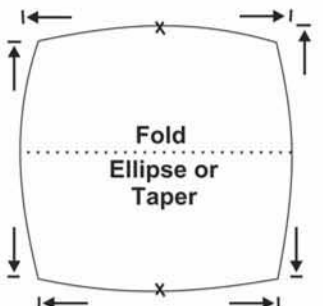

CUSTOM DELUXE COVER LAYOUT

Please mark appropriate figure - use inches"
Measure from outside edge of tub.
Add if needed (including on inground spas).
We build to your dimensions.

AVAILABLE COLORS

- ☐ Lt. Gray
- ☐ Prestige Gray
- ☐ Charcoal
- ☐ Black
- ☐ Lt. Blue
- ☐ Navy
- ☐ Teal
- ☐ Hunter Green
- ☐ White
- ☐ Sand
- ☐ Prestige Teak
- ☐ Brown
- ☐ Old Teak
- ☐ Burgundy

STYLE

- ☐ Classic
- ☐ Prestige
- ☐ Walk-On