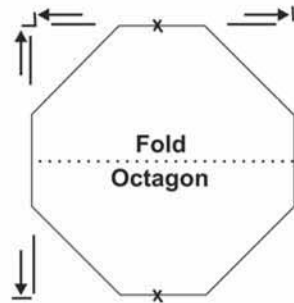

DRAW YOUR OWN:

SPA MAKE AND MODEL: _____

Buyer / Company: _____

Phone No.: _____

Address: _____

_____
_____

Ship To: _____

Phone No.: _____

Address: _____

_____
_____